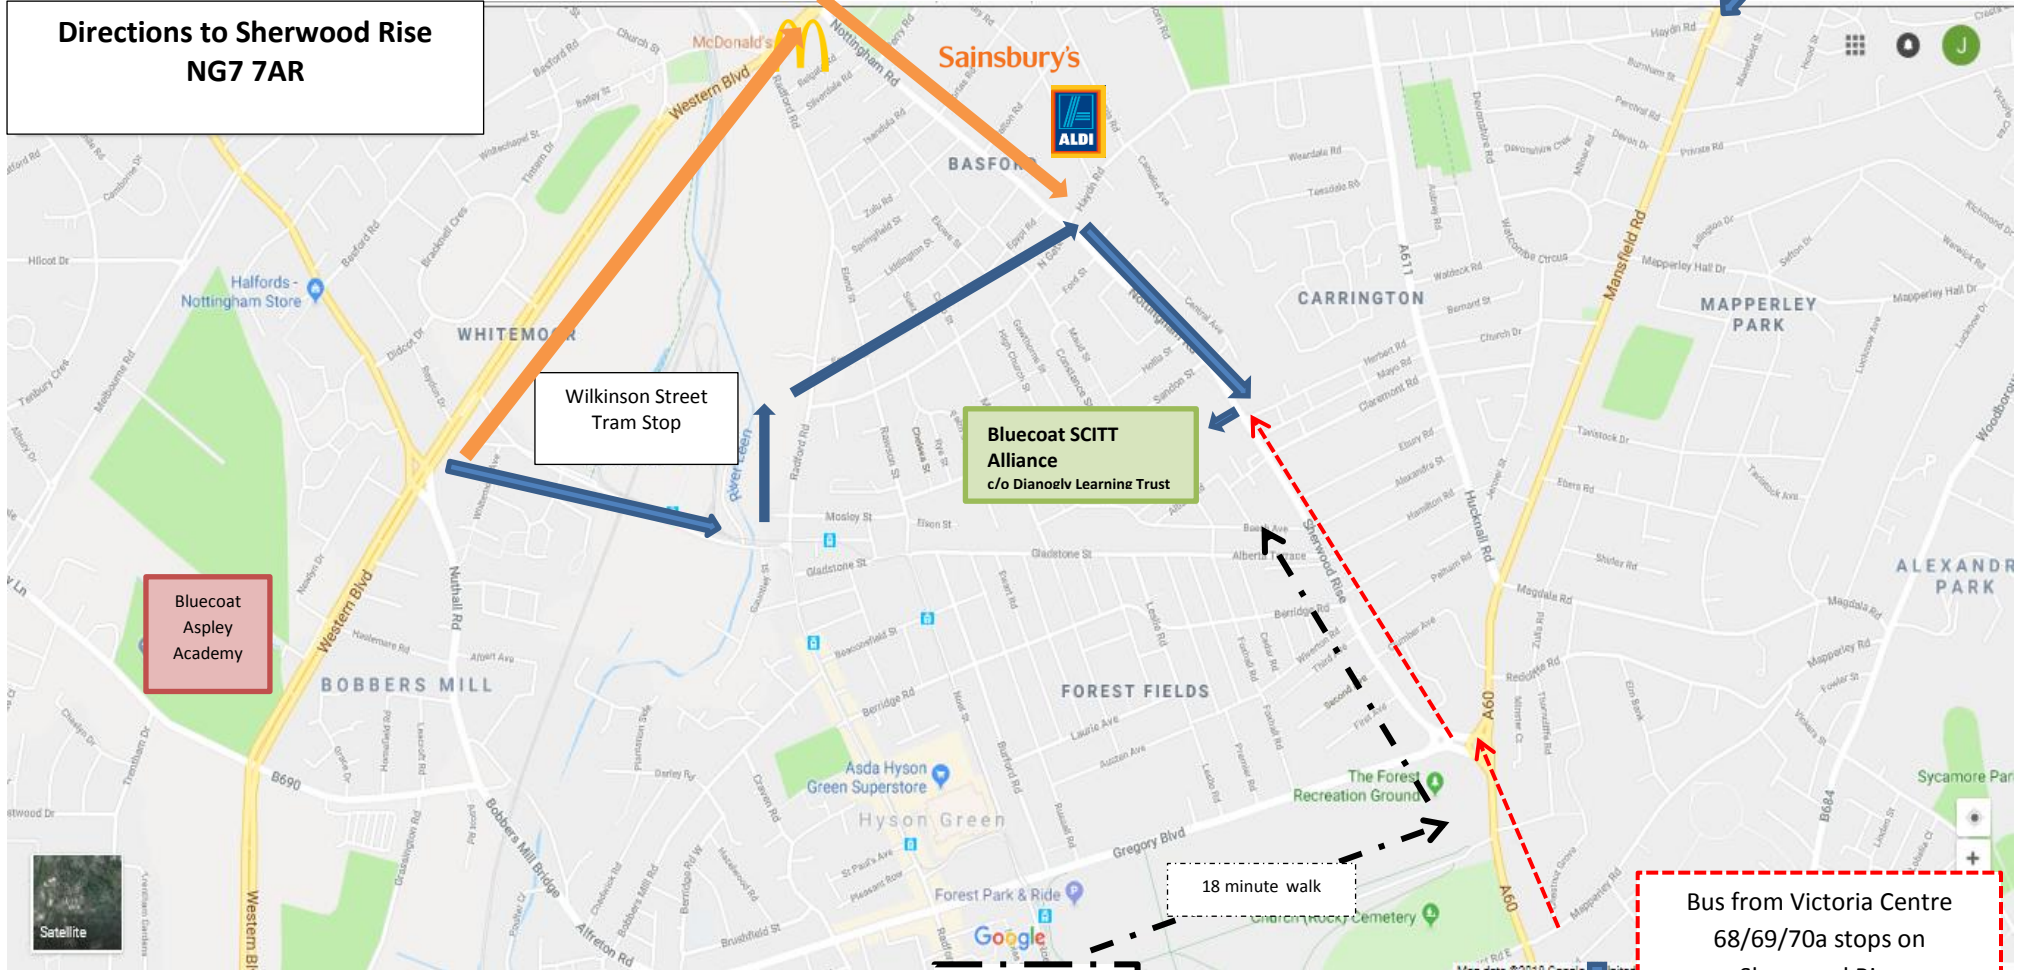

From Valley Road

From Mansfield Road (A60)

Directions to Sherwood Rise  
NG7 7AR

Wilkinson Street  
Tram Stop

Bluecoat SCITT  
Alliance  
c/o Dianoziv Learning Trust

Bluecoat  
Aspley  
Academy

18 minute walk

Forest Tram  
Stop/Park & Ride

Bus from Victoria Centre  
68/69/70a stops on  
Sherwood Rise

City  
Centre